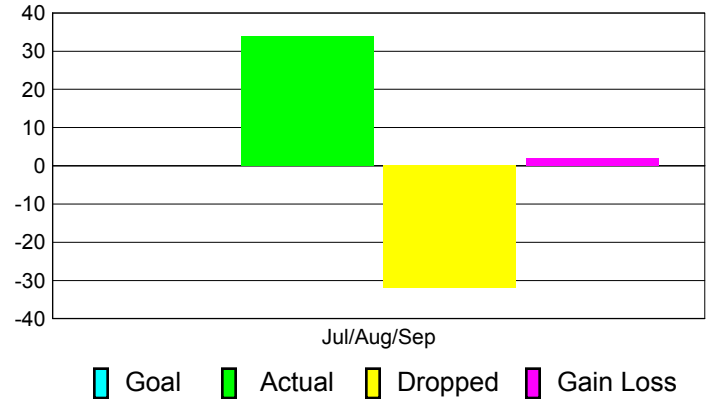

Membership Results 2012-2013

Goal, New, Dropped, Gain/Loss

Comparison of Membership Gain/Loss

Current Year Compared to the Previous Year