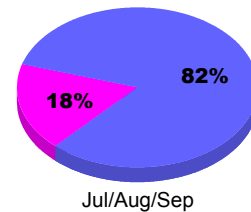

Membership Results
2012-2013

Membership
2011-2012

Month	Net Memb Goal	Actual New Memb	Actual Dropped Memb	Gain/Loss of Memb	Gain/Loss of Memb
Jul/Aug/Sep		34	-32	2	0
Totals		34	-32	2	0

Membership Results 2012-2013

Goal, New, Dropped, Gain/Loss

Comparison of Membership Gain/Loss

Current Year Compared to the Previous Year

Gender Comparison 2012-2013

Jul/Aug/Sep

Male Female