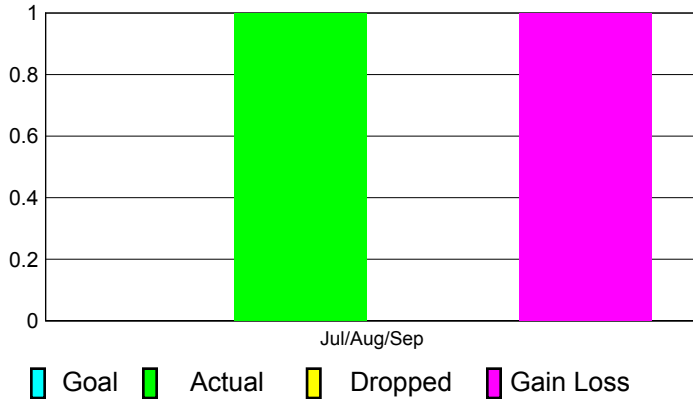

2012-2013 GMT Reports for District (or Undistricted) **District 103IW**

GMT: **Mr. Dominique Labussière**

Location: **FRANCE**

GMT CA: **4**

CLUBS

Club Results
2012-2013

Clubs
2011-2012

Month	New Club Goal	Actual New Clubs	Actual Dropped Clubs	Gain/Loss of Clubs	Gain/Loss of Clubs
Jul/Aug/Sep		1	0	1	0
Totals		1	0	1	0

Club Results 2012-2013

Goal, New, Dropped, Gain/Loss

Comparison of Club Gain/Loss

Current Year Compared to the Previous Year

YTD Status Quo Clubs 2012-2013

Status Quo Clubs Compared to Status Quo Members

MEMBERSHIP